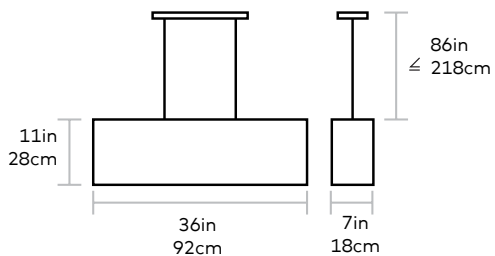

White Acrylic Hanging Lamp

MATERIALS > Acrylic/Stainless Steel

White acrylic shade with stainless steel plate for hard-wiring to ceiling. Includes 8ft of cord.