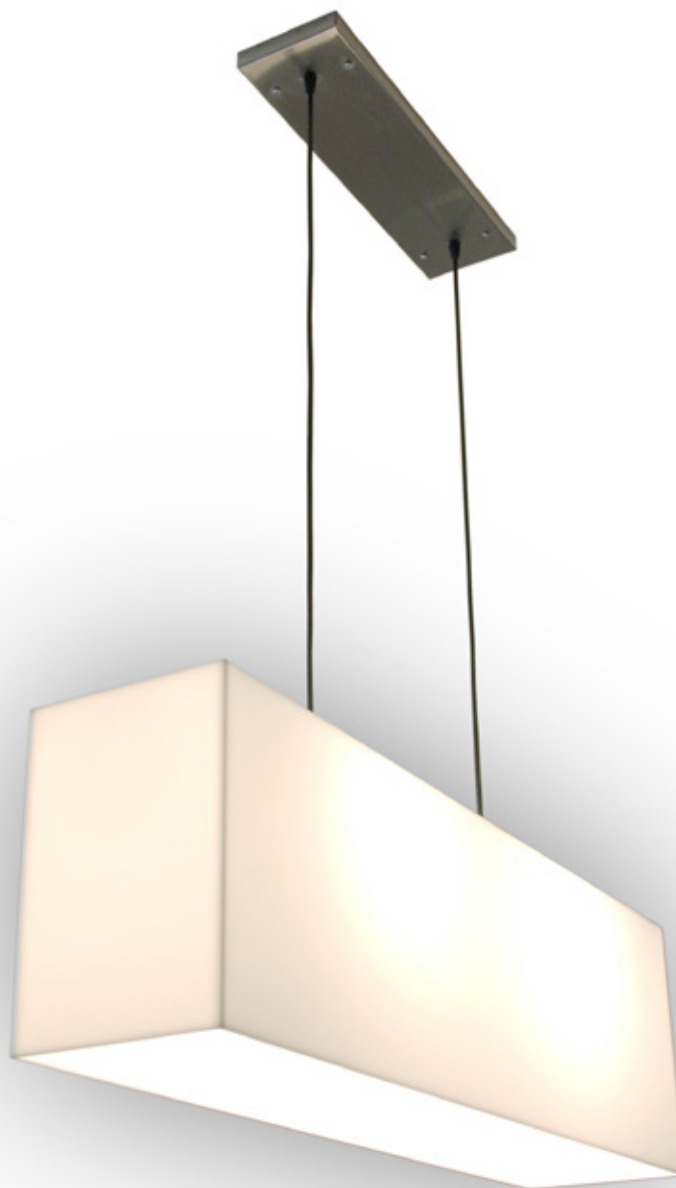

# White Acrylic Hanging Lamp

## **MATERIALS** > Acrylic/Stainless Steel

White acrylic shade with stainless steel plate for hard-wiring to ceiling. Includes 8ft of cord.