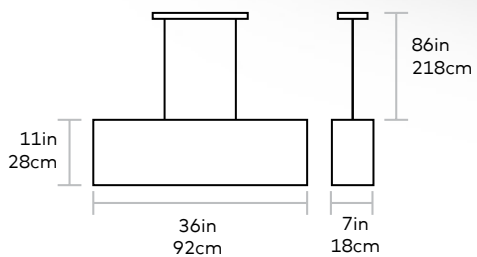

## **MATERIALS** > Acrylic/Stainless Steel

White acrylic shade with stainless steel plate for hard-wiring to ceiling. Includes 8ft of cord.