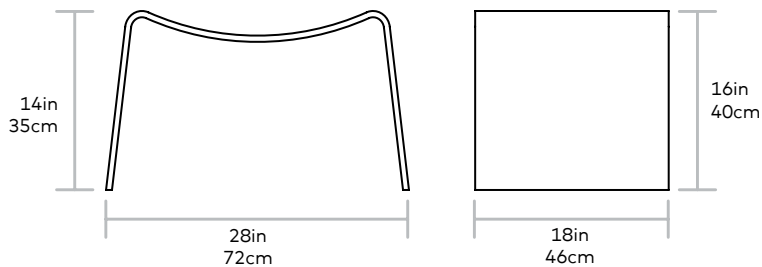

Wave Stool

Gus*

Seat Height 13.5in | 34cm
Seat Dept 16in | 40cm

MATERIAL > Bent Ply | Walnut

The Wave Stool's smooth, flowing lines are an ode to the waters of Canada's countless lakes and rivers. The cut edge reveals layers of exposed-ply, and the stool's wide curve allows for a generous and accommodating seating area. Small-scaled and extremely versatile, the Wave Stool is perfect in living rooms, bedrooms or front hallways.