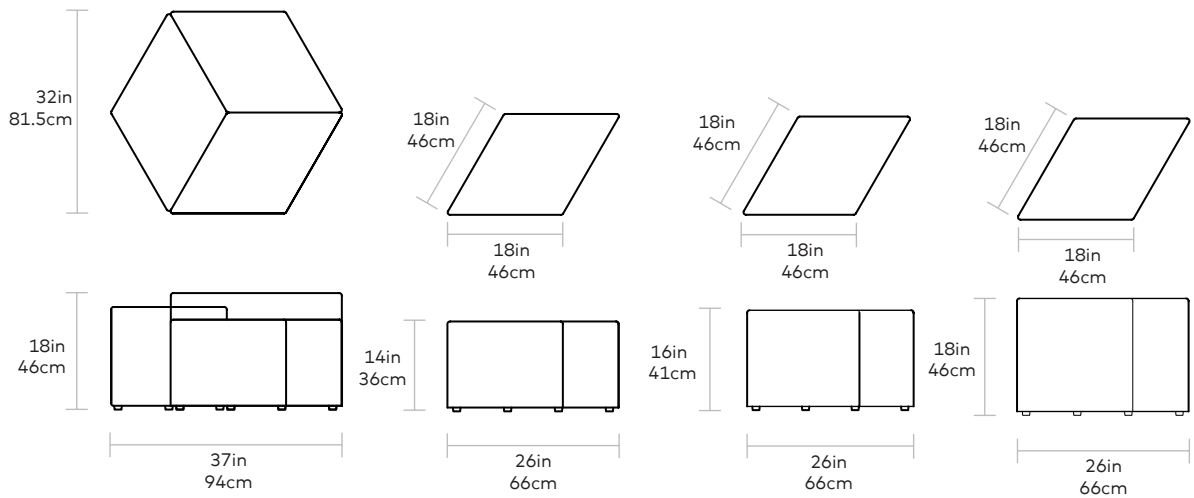

Trillium Stools

UPHOLSTERY > Fabric

With a design inspired by Ontario's provincial flower, the versatile Trillium Stools can be arranged in multiple configurations to suit any home or workspace environment. Available in a multi-coloured or neutral grey set of three, the Trillium functions as either a stylish centerpiece or as adaptable, secondary seating. Constructed with kiln-dried 100% FSC®-Certified hardwood in support of responsible forest management.

To see all finish options visit GUSMODERN.COM