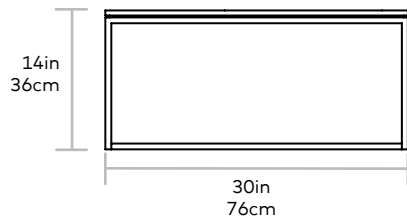

Tobias Coffee Table - Square

Gus*

FINISH > Walnut

BASE > Powder Coated Steel Base

The Tobias Coffee Table is a minimalist, geometric accent piece well suited for modern spaces. The square top features a dynamic arrangement of walnut wood grain panels, which rest on a slim, solid steel base. A subtle reveal along the table edge creates the illusion of a floating top.