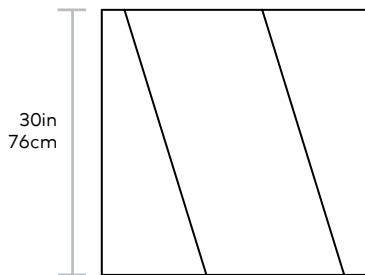

Tobias Coffee Table - Square

Gus*

FINISH > Walnut

BASE > Powder Coated Steel Base

The Tobias Coffee Table is a minimalist, geometric accent piece well suited for modern spaces. The square top features a dynamic arrangement of walnut wood grain panels, which rest on a slim, solid steel base. A subtle reveal along the table edge creates the illusion of a floating top.