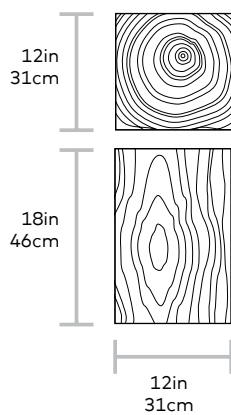

# Timber Table

Gus\*

**MATERIAL** > Acrylic

This accent table playfully fuses woodgrain patterns onto a five-sided acrylic box, juxtaposing organic lines with modern materials. It can be flipped over to create an elegant storage solution. Looks beautiful in a grouping or as a standalone accent.