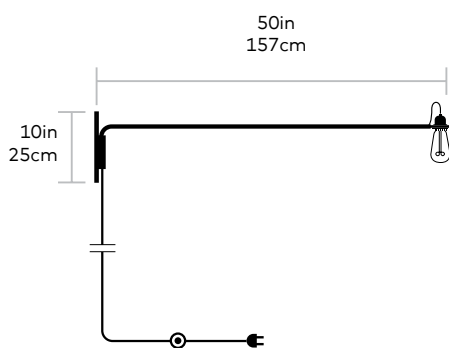

# Swing Arm Lamp

**MATERIAL** > Stainless Steel

A simple light fixture that swings from a wall-mounted stainless steel hinge. It operates from a footswitch and includes mounting hardware and a vintage-inspired filament lightbulb.