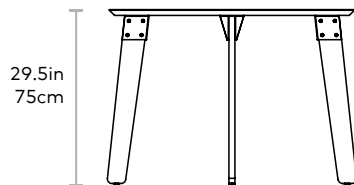

Sudbury Dining Table - Round

Gus*

Diameter 41in | 104cm

29.5in
75cm

TOP/BASE > Walnut or Natural Oak Ply
BRACKETS > Powder Coated Steel

The Sudbury Table is a study in contrasts. Organic forms joined together by industrial fittings. Warm wood grain stands out against sleek steel. Scaled for smaller spaces, this table's rounded shapes create a relaxed vibe that's perfect for a modern dining area. It features exposed ply legs and beveled tabletop with fittings made from durable, powder-coated steel. Available in walnut with black brackets, or natural oak with white.