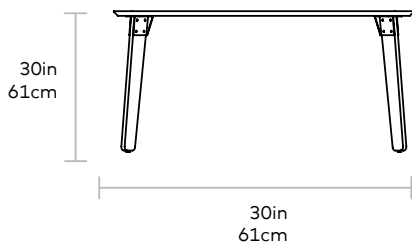

Sudbury Dining Table - Rectangular

Gus*

TOP/BASE > Walnut or Natural Oak Ply
BRACKETS > Powder Coated Steel

The Sudbury Table is a study in contrasts. Organic forms joined together by industrial fittings. Warm wood grain stands out against sleek steel. Scaled for smaller spaces, this table's rounded corners create a relaxed vibe that's perfect for a modern dining area. It features exposed ply legs and beveled tabletop with fittings made from durable, powder-coated steel. Available in walnut with black brackets, or natural oak with white.