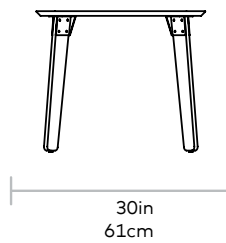

Sudbury Dining Table - Rectangular

Gus*

TOP/BASE > Walnut or Natural Oak Ply
BRACKETS > Powder Coated Steel

The Sudbury Table is a study in contrasts. Organic forms joined together by industrial fittings. Warm wood grain stands out against sleek steel. Scaled for smaller spaces, this table's rounded corners create a relaxed vibe that's perfect for a modern dining area. It features exposed ply legs and beveled tabletop with fittings made from durable, powder-coated steel. Available in walnut with black brackets, or natural oak with white.