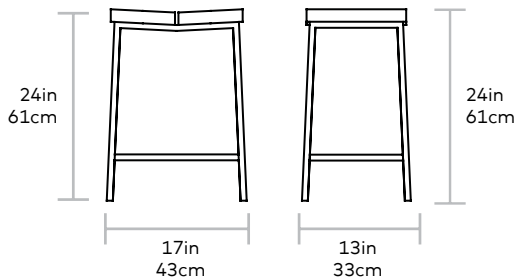

# Stanley Stool

Gus\*

**WOOD** > Solid Walnut or FSC-Certified Ash  
**FRAME** > Stainless Steel

The Stanley Stool is a unique, modern counter-height stool with a stainless steel base and a solid wood slatted seat. This wood is durable solid walnut or FSC-certified Ash, sourced from responsibly managed forests.