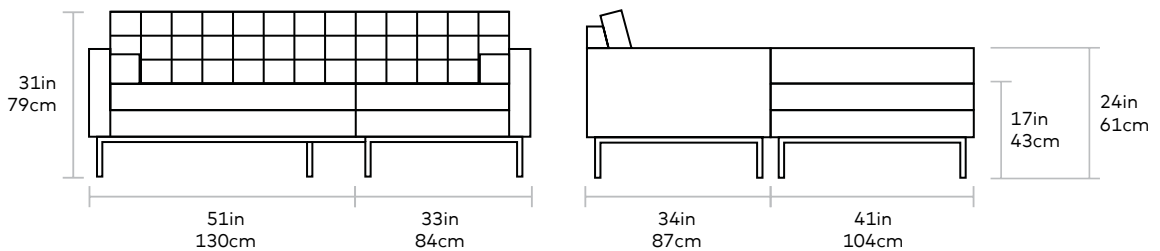

Seat Height 17in | 43cm
Seat Depth 23in | 59cm