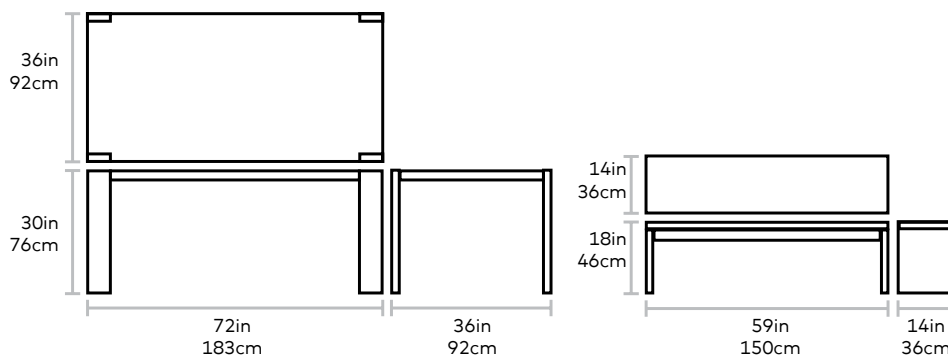

Plank Table & Bench

FINISH > Walnut

The Plank is a modern interpretation of the traditional harvest table, with warm, walnut grain wood finish, and legs that showcase solid wood endgrain flush with the table top. Matching, nested bench sold separately.