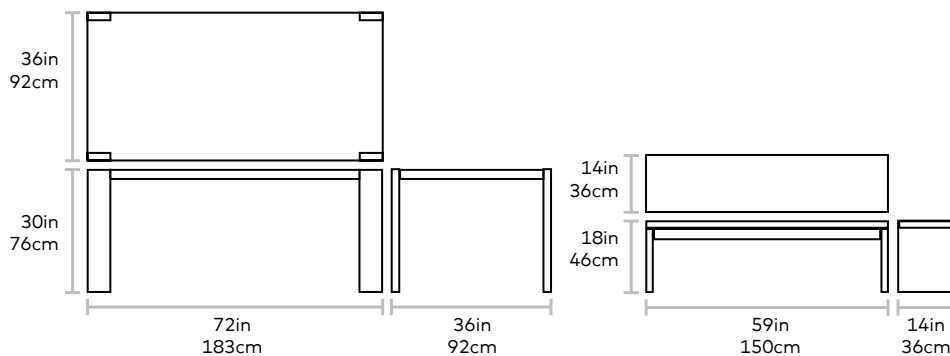

Plank Table & Bench

FINISH > Walnut

The Plank is a modern interpretation of the traditional harvest table, with warm, walnut grain wood finish, and legs that showcase solid wood endgrain flush with the table top. Matching, nested bench sold separately.