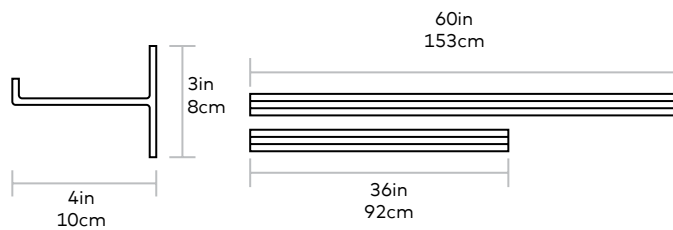

Picture Rail

Gus*

MATERIAL > Aluminum

Extruded aluminum shelf holds artwork and other objects. Available in 3ft and 5ft lengths. Includes mounting hardware.