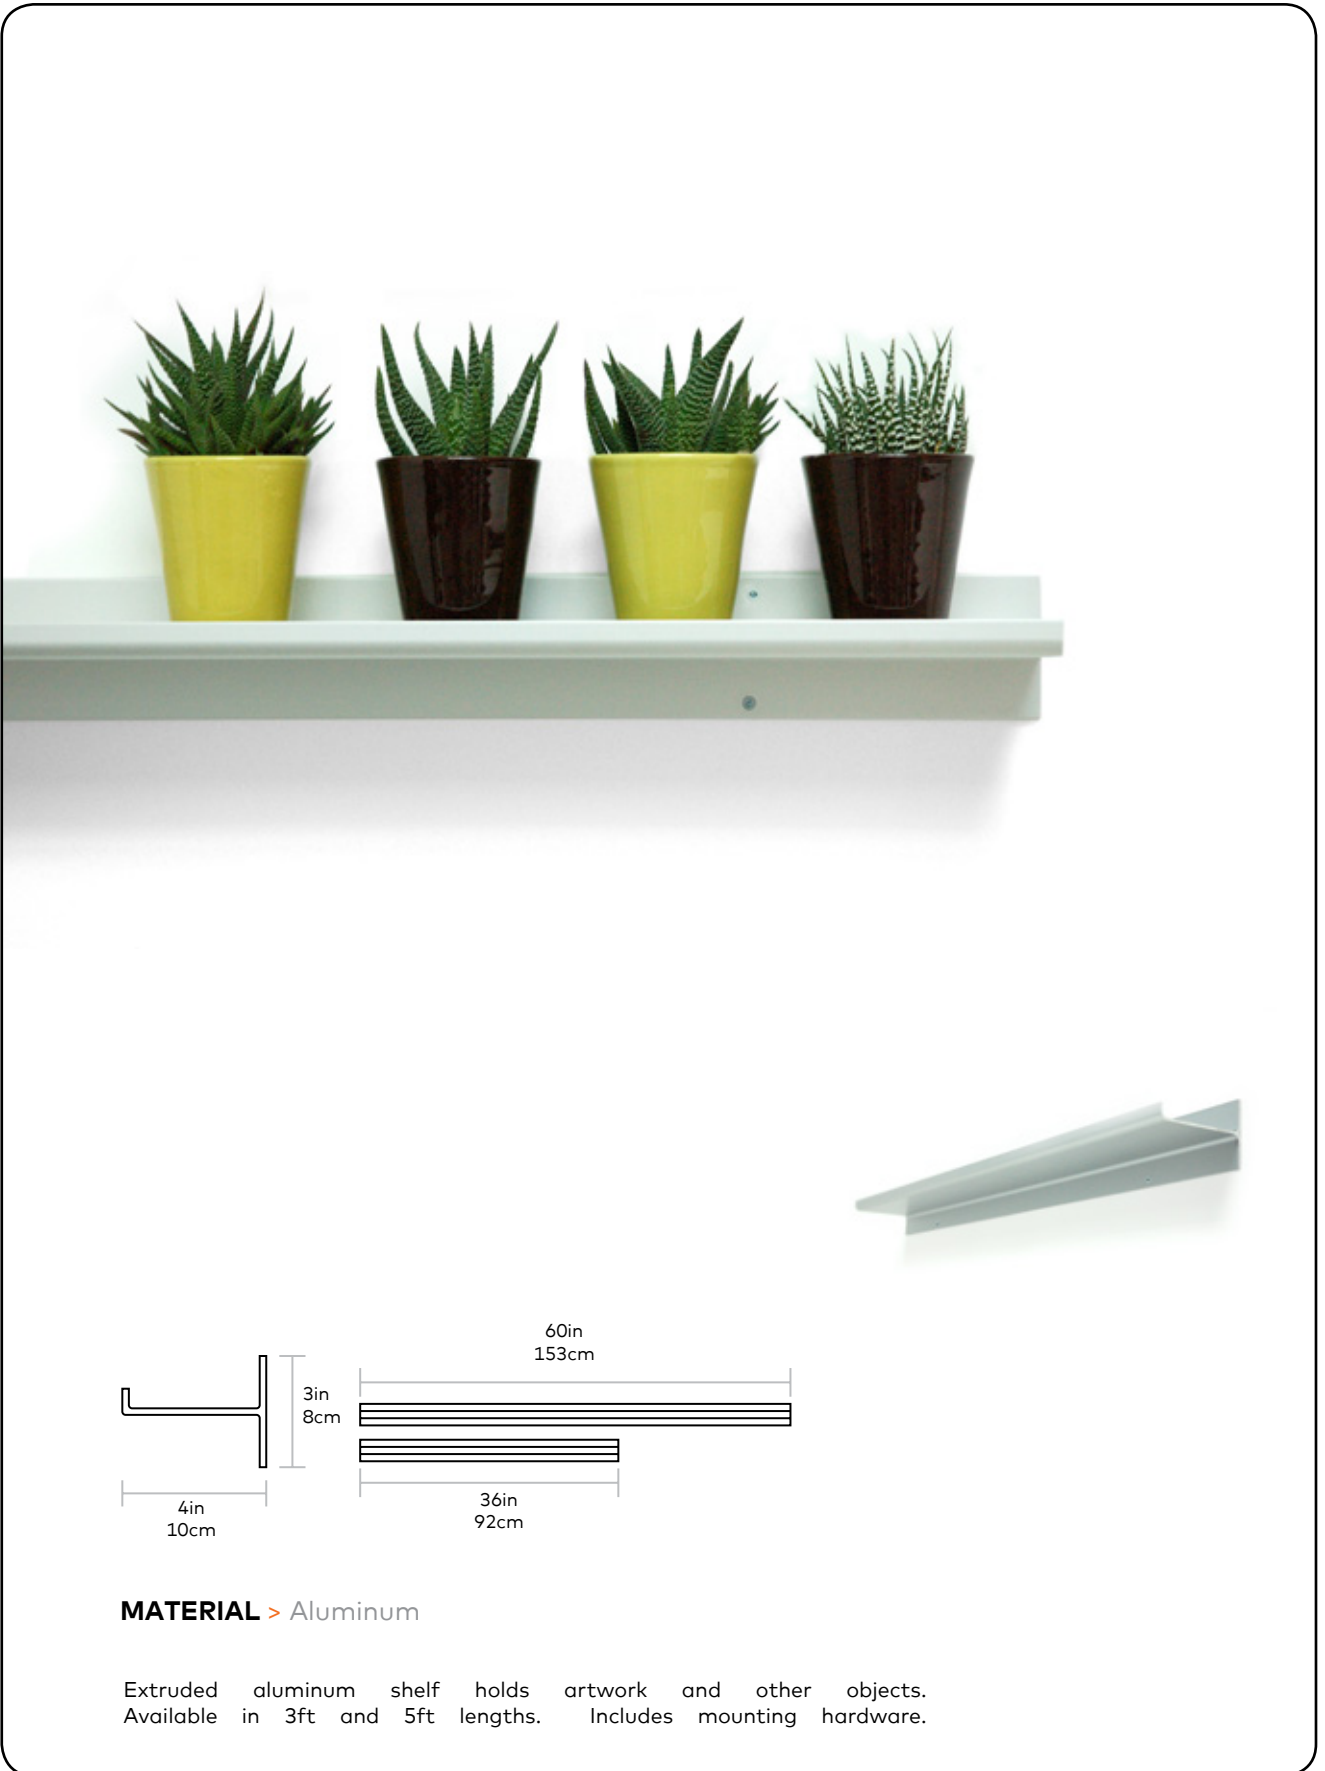

# Picture Rail

Gus\*

**MATERIAL** > Aluminum

Extruded aluminum shelf holds artwork and other objects. Available in 3ft and 5ft lengths. Includes mounting hardware.