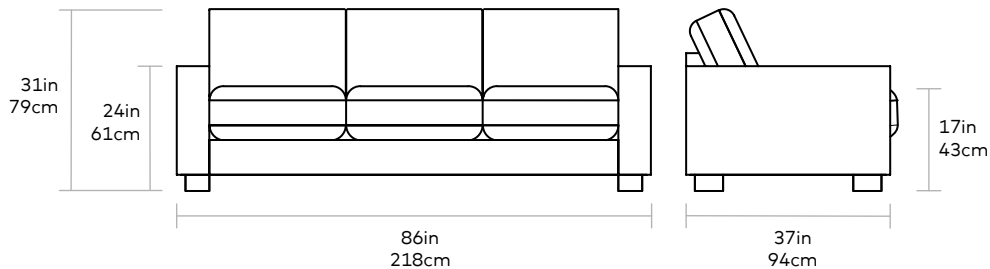

Parkdale Sofa

Seat Height 17in | 43cm
Seat Depth 24in | 61cm

UPHOLSTERY > Fabric
LEGS > Solid Wood Block Feet

The Parkdale Sofa is a classic design that offers premium comfort along with clean, modern lines. The seat and back cushions contain eco-friendly synthetic-down fill, derived from recycled PET plastic. The fill is evenly distributed throughout sewn interior pockets, which provide maximum comfort while maintaining overall cushion shape. Walnut-finished block feet are manufactured with 100% FSC®-Certified wood, in support of responsible forest management.