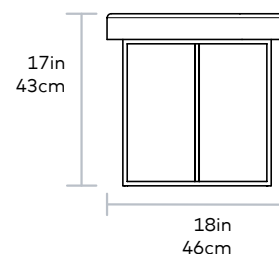

Nova Stool **NEW**

Gus*

New

FRAME > Solid Metal Rod Base

FINISH > White Powder Coat

The Nova Stool is a versatile accent piece which can be utilized as a side table or a stool. The comfortable, round cushion sits atop a simple, white powder-coated triangular metal frame. Perfect for a living room, bedroom or nursery, the Nova Stool adds minimalist charm to any space. Available in a choice of fun colors and prints.