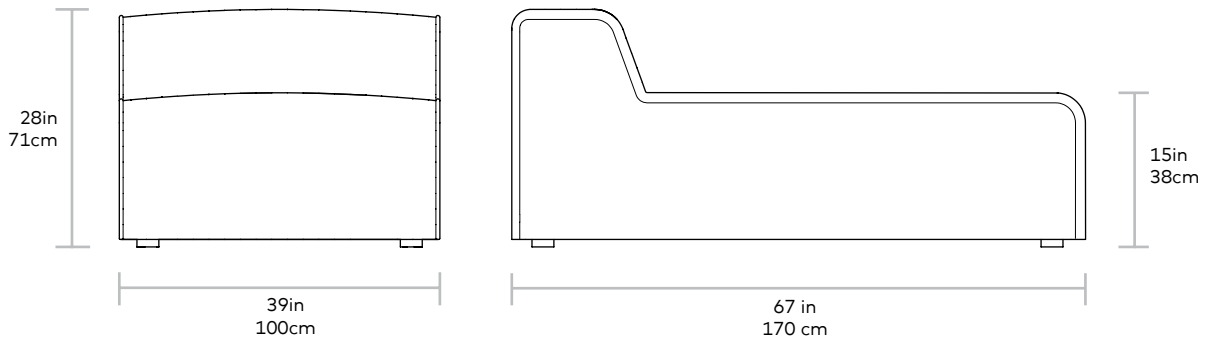

UPHOLSTERY > Fabric

BASE > Inset Solid Wood Block Feet

The Nexus Modular Collection is based on a pair of seating components (Chair and Chaise) which can be combined in a myriad of ways to create a sofa or sectional that is custom-designed for your space. With a low-profile silhouette, and chunky, piped-edge details, the Nexus balances clean-lined Minimalism with a relaxed, bohemian vibe. The beauty of this simple, modular system is that components can be easily reconfigured or arranged separately, which allows the design to adapt to different interior layouts. Environmentally responsible PET fill offers premium comfort to match the relaxed aesthetic. The kiln-dried hardwood frame and block feet are constructed from FSC-Certified wood, in support of responsible forest management.

To see all finish options visit
GUSMODERN.COM