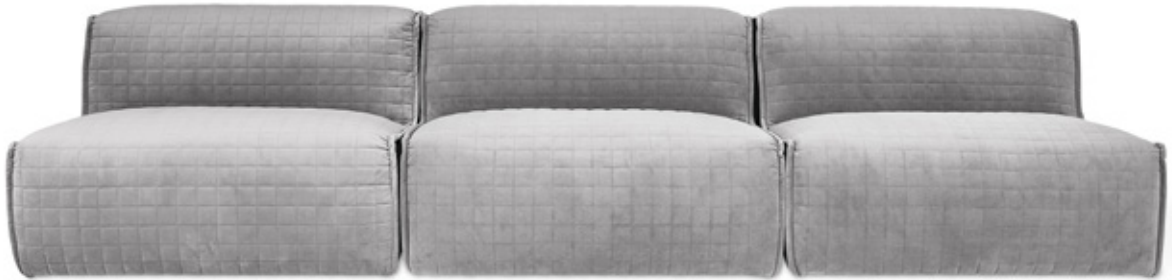

Nexus Modular 3-PC Sofa **NEW**

Gus*

New