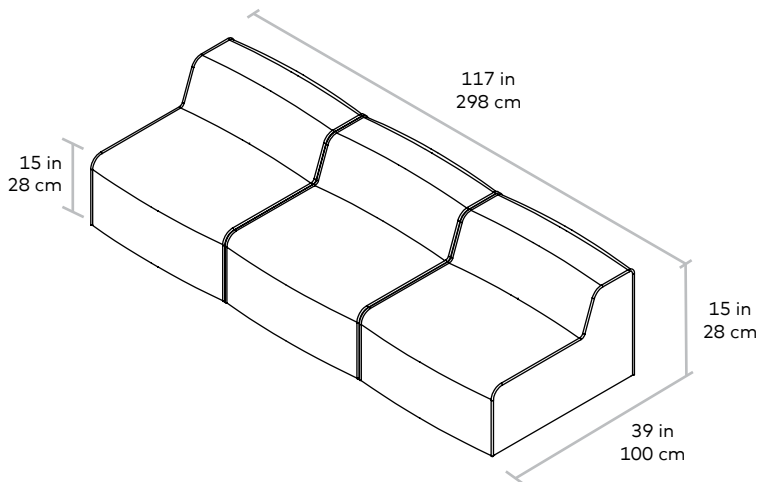

Seat Height 15 in | 38 cm
Seat Depth 27 in | 70 cm