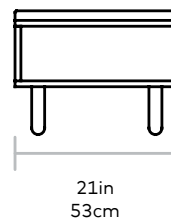

Mimico Storage Ottoman

Gus*

FINISH > Walnut or Natural Ash
UPHOLSTERY > Fabric

Part of the Mimico Series, this multi-purpose design has a distinctive Scandinavian influence. The Mimico can be used as an ottoman, coffee table, or bench. Perfect for the living room, bedroom or entryway, the upholstered top provides a comfortable seat, and flips up easily to stash clutter. It features a hard surface area to rest your sunglasses or keys while you get ready for the day. The end has an open cubby for displaying books and magazines, and the legs are turned, solid wood.