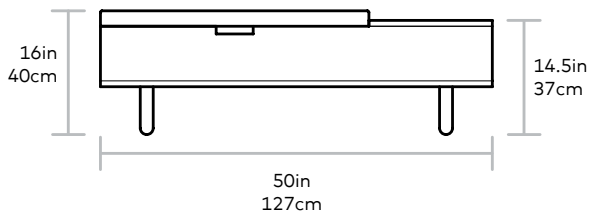

Mimico Storage Ottoman

Gus*

FINISH > Walnut or Natural Ash
UPHOLSTERY > Fabric

Part of the Mimico Series, this multi-purpose design has a distinctive Scandinavian influence. The Mimico can be used as an ottoman, coffee table, or bench. Perfect for the living room, bedroom or entryway, the upholstered top provides a comfortable seat, and flips up easily to stash clutter. It features a hard surface area to rest your sunglasses or keys while you get ready for the day. The end has an open cubby for displaying books and magazines, and the legs are turned, solid wood.