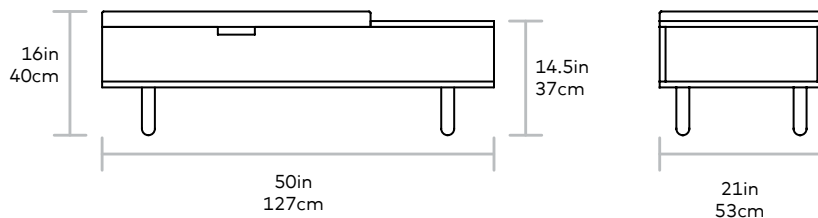

Mimico Storage Ottoman

Gus*

FINISH > Walnut or Natural Ash

UPHOLSTERY > Fabric

The Mimico is a multi-purpose design has a distinctive Scandinavian influence. The Mimico can be used as an ottoman, coffee table, or bench. Perfect for the living room, bedroom or entryway, the upholstered top provides a comfortable seat, and flips up easily to stash clutter. It features a hard surface area to rest your sunglasses or keys while you get ready for the day. The end has an open cubby for displaying books and magazines, and the legs are turned, solid wood.