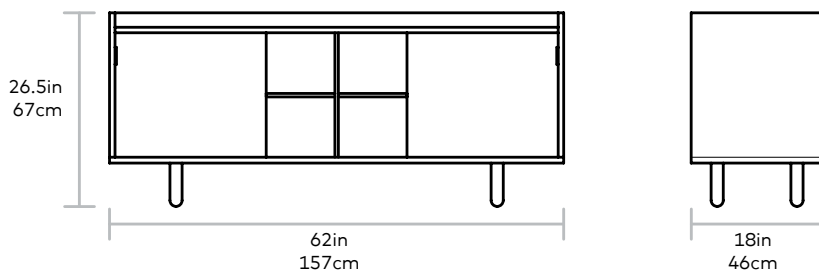

# Mimico Cabinet

Gus\*

**FINISH** > Walnut with Brass or Natural Ash with Black

Part of the Mimico Series, this cabinet shows a distinctive Scandinavian influence. It's designed to let you showcase your favourite books or sculptural objects, while providing ample storage to keep everything else tucked out of sight. Sliding doors conceal adjustable shelves, and feature contrasting track and pulls in brass or black finish. The legs are turned, solid wood, and the top surface features a triple-edged surround detail.