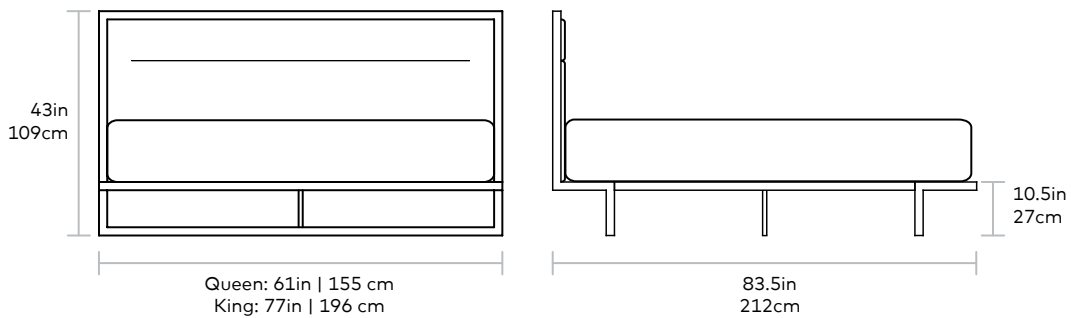

Midway Bed

UPHOLSTERY > Fabric
FRAME > Stainless Steel

The Midway Bed features an upholstered headboard and a stainless steel perimeter frame. A horizontal channel-stitch detail in the headboard emphasizes the clean, modern lines of this design. The bed includes a compact mattress suspension system which eliminates the need for a box spring.