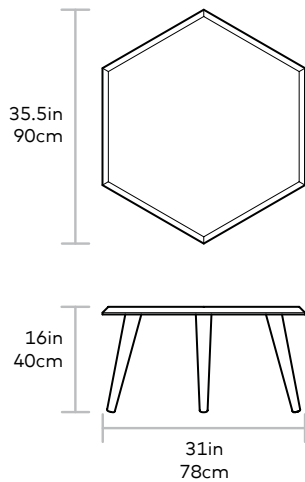

Metric Coffee Table

MATERIAL > Solid Walnut or FSC-Certified Ash

The Metric Coffee Table is a minimalist, geometric accent, crafted with solid Walnut or Ash. The hexagonal top features a bevelled edge and is designed to nest with the Metric End Table.