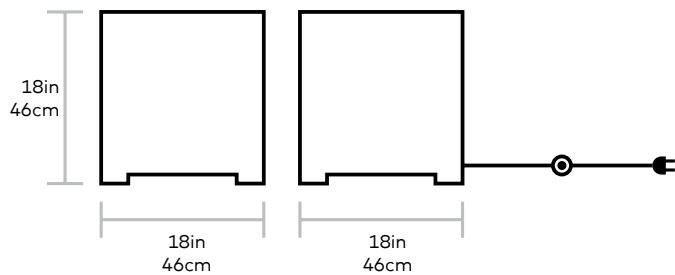

Lightbox

MATERIAL > Roto-molded plastic

Roto-molded plastic yields a perfect square with no seams. A foot switch controls the inner light. A bulb is easily inserted from the underside of the cube. It's a lamp, stool, and accent table all in one.