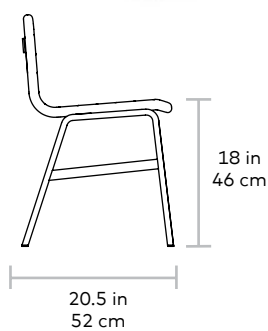

# Lecture Chair - Upholstered **NEW**

**Gus\***

**New**

- UPHOLSTERY** > Fabric
- LEGS** > Powder Coated Metal Tubing

The Lecture Chair is a modern reinterpretation of a classic elementary school chair design. This version features a one-piece, upholstered seat and back, with unique, channel-stitch detailing. The back incorporates a functional leather and brass handle. The black, powder-coated steel legs are reinforced with solid metal stabilizers. Functional, comfortable and stylish, the Lecture Chair works well for any workspace or dining area.