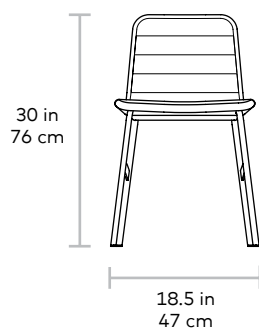

# Lecture Chair - Upholstered **NEW**

**Gus\***

**New**

- UPHOLSTERY** > Fabric
- LEGS** > Powder Coated Metal Tubing

The Lecture Chair is a modern reinterpretation of a classic elementary school chair design. This version features a one-piece, upholstered seat and back, with unique, channel-stitch detailing. The back incorporates a functional leather and brass handle. The black, powder-coated steel legs are reinforced with solid metal stabilizers. Functional, comfortable and stylish, the Lecture Chair works well for any workspace or dining area.