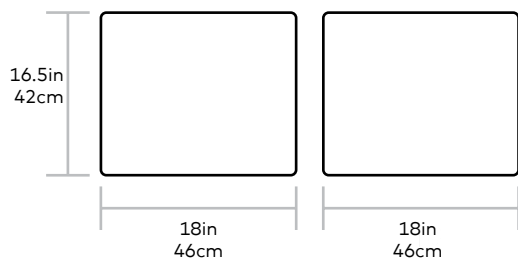

Jasper Cube

Gus*

UPHOLSTERY > Fabric

This compact ottoman has unique exposed seams which add character to the clean lines. Constructed with 100% FSC-Certified Wood in support of responsible forest management.