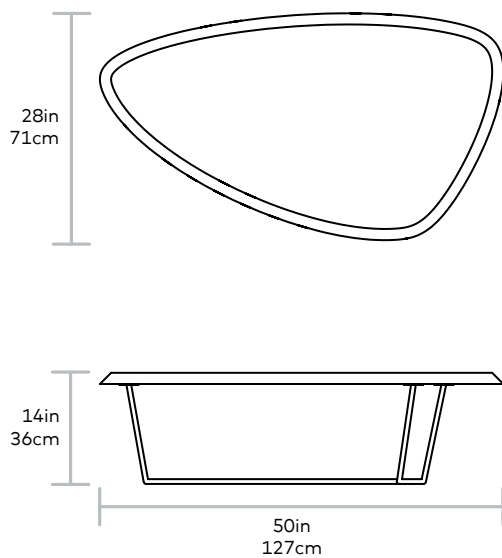

Hull Coffee Table

- TOP** > Solid FSC-Certified Ash
- BASE** > Powder-Coated Solid Steel

The Hull Coffee Table features a thick, solid Ash top with a beveled edge and an organic outline that evokes the hull of a ship. The surface is supported by a black, solid steel base. Crafted using FSC-Certified wood, in support of responsible forest management.