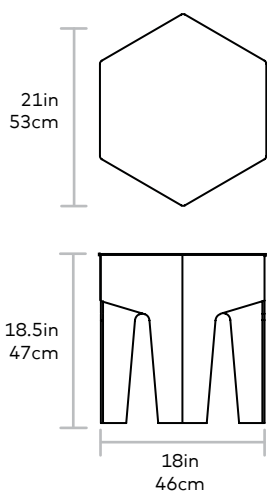

Hive End Table

FINISH > Acrylic

The design of this table was inspired by the internal structure of a beehive. Crafted from four sections of smoke colored acrylic, the Hive End Table is a simple, yet visually striking accent piece that will look great in any living room or bedroom. All table edges are flame-polished for a smooth finish. Group several tables together to form a versatile coffee table.