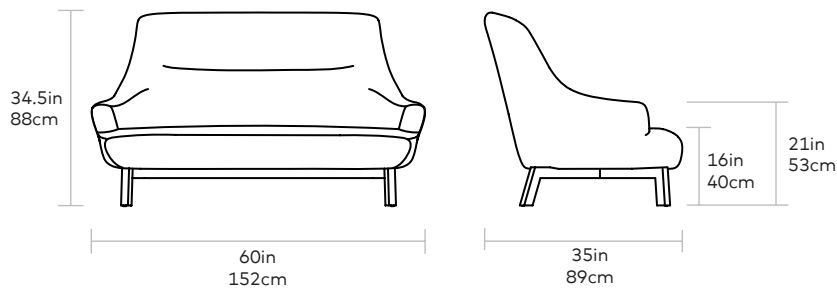

# Hilary LOFT Sofa

Seat Height 16in | 40cm  
Seat Depth 22.5in | 57cm

**UPHOLSTERY** > Fabric

**BASE** > Solid Wood with Walnut Finish

Combining fluid curves and tailored lines, the Hilary LOFT Sofa is a contemporary take on mid-century Scandinavian style. A channel-stitch detail on the backrest adds subtle interest and unbroken piping along the arms and back emphasizes Hilary's sculptural form. With its high back support and splayed angular wooden base, the Hilary is designed for relaxing in style. Perfect for condos, apartments, and spaces where every square foot counts. Also available as a chair. Constructed with kiln-dried 100% FSC®-Certified hardwood in support of responsible forest management.