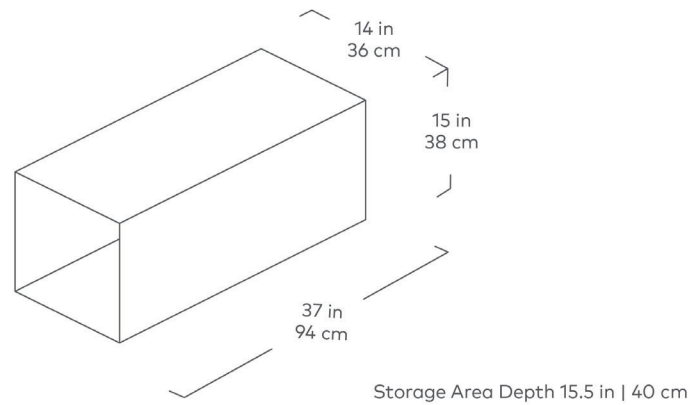

Mix Modular Prism Table

Hot
Rolled
Steel

Designed with our Mix Modular Collection in mind, the Prism Table evokes the best of custom design solutions for a living room layout that's as unique as your home. Made of hot rolled steel, this surprisingly lightweight hollow side table can be slotted into one of our modular sofas or sectionals as a handy hard surface where you can stash all your relaxation necessities, from drinks and remotes to books and throw blankets. With an industrial vibe that is edgy and fresh, each Prism Table features unique natural markings that give the piece a collected, one-of-a-kind charm.

Mix Modular Prism Table

- 7 different components - Arm Left Facing, Arm Right Facing, Armless, Corner, Ottoman, Block Table & Prism Table.
- Crafted from 16g hot rolled sheet metal.
- Clear spray lacquer finish.
- Heavy duty felt pads on bottom to protect hardwood floors.
- Table is open on one side and storage area depth from opening is 15.5 in/40 cm.
- Hot-rolled steel is a natural material, with variations in markings, pattern and color that make each design unique.