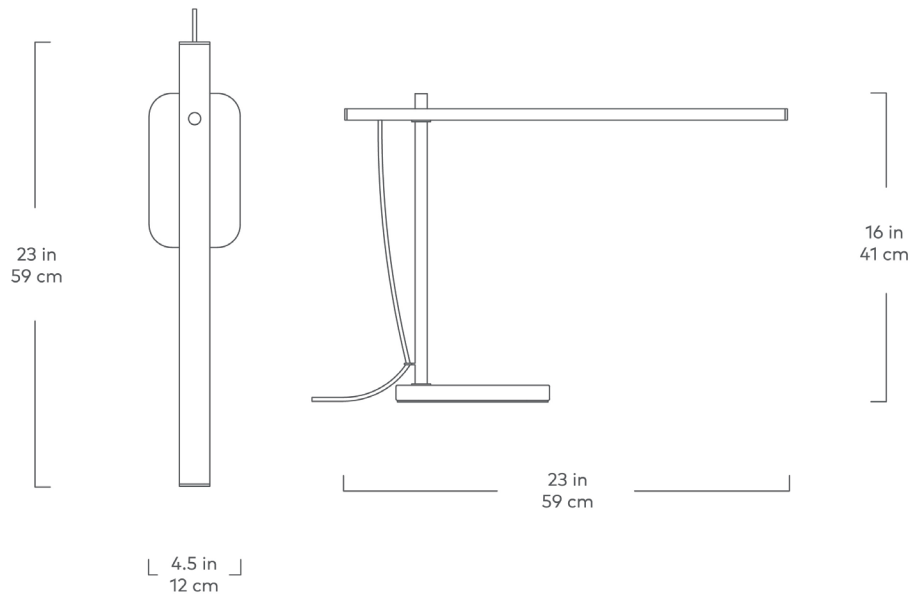

# Lewis Task Lamp

Black

White

Echoing the Bauhaus movement, this slender table lamp couples minimalist modern design with easy functionality. Clean lines juxtapose statement-making details like a vintage-inspired, red-braided electrical cord and natural marble base. Whether it's used as a desk light or bedside table companion, a dimmer switch lets you find just right level of brightness to focus efficiently on the task at hand.

# Lewis Task Lamp

- Integrated LED bulb with a colour temperature of 3000K and a 30,000-hour lifespan.
- Bulb is a 120v AC LED 12W.
- Red fabric electrical cord with a dial dimmer switch allows for precise control of lamp brightness.
- Black lamp is paired with a black marble base.
- White lamp is paired with a white marble base.
- UL Listed.