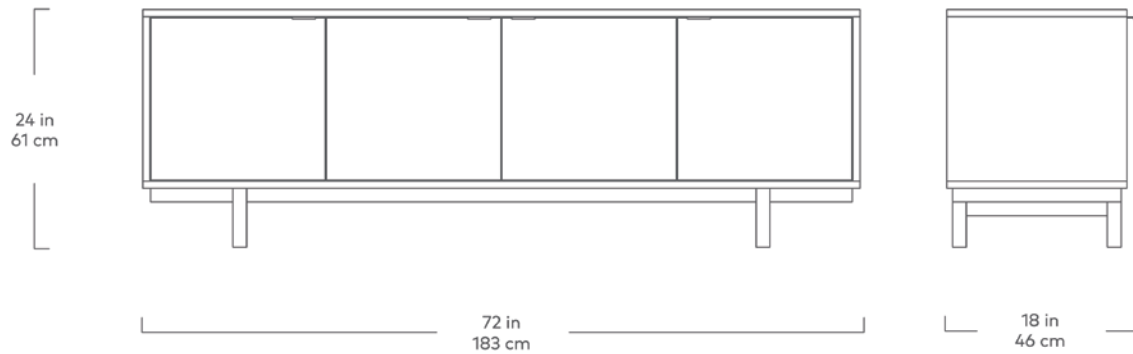

Belmont Credenza

- Features 4 doors with black metal pulls and an adjustable hinge hardware.
- Doors reveal 3 storage compartments, each with an adjustable shelf for efficient storage space.
- Storage compartments are located on the far left, the far right and a large compartment is located in the middle.
- For strength and stability, cabinet panels are constructed using an engineered wood core with real wood veneer.
- Clear coat finish.
- Recessed wood base is solid ash with a walnut finish.
- Non-marking leveler feet can be adjusted for stability on uneven floor surfaces.
- CARB (California Air Resources Board) Phase II compliant.
- Wood is a natural material, with variations in grain pattern and colour that make each design unique.