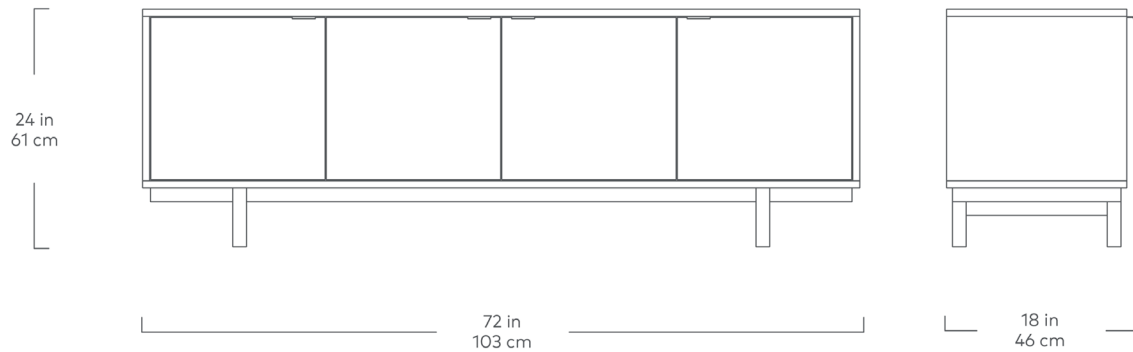

Belmont Credenza

- Features 4 doors with black metal pulls and an adjustable hinge hardware.
- Doors reveal 3 storage compartments, each with an adjustable shelf for efficient storage space.
- Storage compartments are located on the far left, the far right and a large compartment is located in the middle.
- For strength and stability, cabinet panels are constructed using an engineered wood core with real wood veneer.
- Clear coat finish.
- Recessed wood base is solid ash with a walnut finish.
- Non-marking leveler feet can be adjusted for stability on uneven floor surfaces.
- CARB (California Air Resources Board) Phase II compliant.
- Wood is a natural material, with variations in grain pattern and colour that make each design unique.