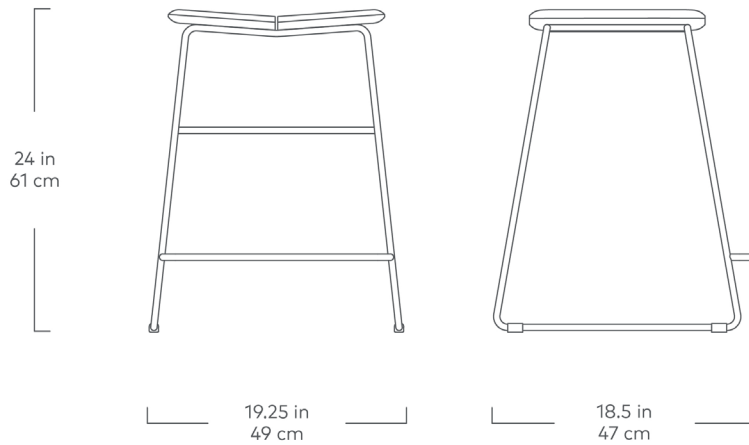

## SEAT

Natural  
Ash

Taking cues from contemporary Scandinavian design, the Aero Counter Stool features a gently rounded chamfered seat made from two perfectly balanced pieces of solid FSC®-certified Ash wood set atop an airy, curved metal frame. Playful and lightweight, it's the ideal perch for lazy breakfasts and lively dinners. Choose from three of-the-moment hues that will breathe life into your decor. Also available as a Stool and Bar Stool.

# Aero Counter Stool

- Standard 24" counter height.
- Oil-based clear coat finish on seat.
- Seat is solid 100% FSC®-Certified ash in support of responsible forest management (FSC® 092551).
- Powder-coated curved frame is bench-made from solid, round steel.
- Ergonomic footrest adds functional style and increases stability.
- Plastic bumpers on legs to protect hardwood floors.
- Wood is a natural material, with variations in grain pattern and colour that make each design unique.