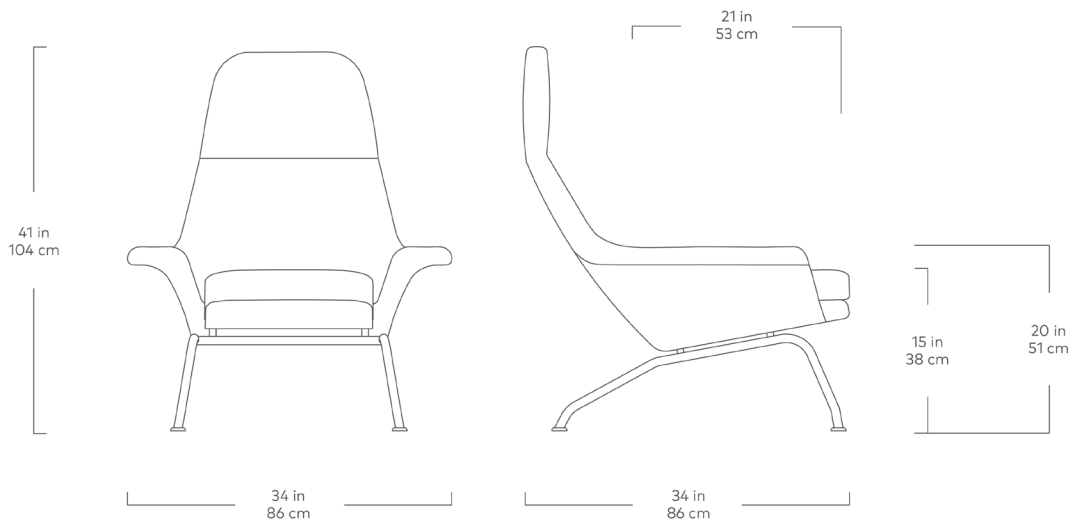

Tallinn Chair

Copenhagen
Terra

Copenhagen
Fossil

Copenhagen
Iron

Copenhagen
Sea

The Tallinn Chair makes a unique statement of sophisticated comfort with its regal stature and inviting details. The chair's silhouette echoes the refined style of notable Scandinavian archetypes while introducing contemporary details that give Tallinn its distinctive aesthetic. With an inner steel frame and slim, gently curved legs, Tallinn combines strength and durability with elevated elements to create a design that can anchor any room.

Tallinn Chair

- Features subtle curves and fluid, elegant lines.
- Chair constructed with a steel inner frame inside a molded foam body for long lasting durability.
- Loose seat cushion is crafted from polyurethane foam.
- Exposed, black powder-coated, curved metal base provides architectural detail and visual interest.
- Felt pads on all legs to protect hardwood floors.
- Matching Tallinn Ottoman sold separately.
- Manufactured to meet California TB117-2013 fire safety standards without the use of flame retardant additives in the upholstery foam.
- All fabric is California TB117-2013 certified and double rub tested.