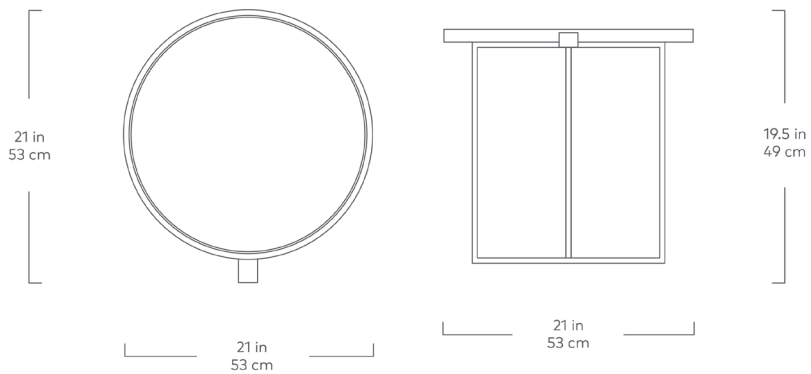

Porter End Table

Natural
Walnut

Black
Ash

The Porter End Table is a functional, organic accent piece which features a solid walnut routed top, which sits atop a sleek, triangular metal frame. A leather pull detail adds a touch of bespoke flair. The Porter is the perfect accent piece for a living room, bedroom or nursery.

Porter End Table

- Matte black, powder-coated, solid tubular steel base.
- Solid Walnut top with CNC-routed recess detail.
- Leather detail.
- Water-based, clear coat finish.
- Bumpers on the bottom of base to protect hardwood floors.
- Wood is a natural material, with variations in grain pattern and colour that make each design unique.