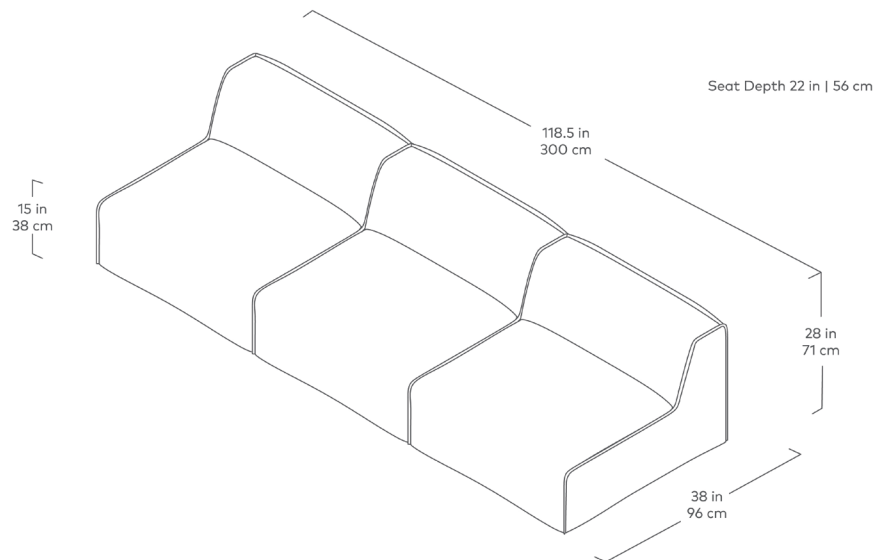

Nexus 3PC Sofa

- Seat and inside back of each component is upholstered in a quilted fabric, while the side panels are plain.
- Chunky, piped-edge details add to the relaxed feel.
- Cushions contain an eco-friendly, synthetic-down fill made from 815 recycled plastic water bottles.
- Wood block feet are FSC®-Certified Ash in a black stain.
- Plastic bumpers on all feet to prevent floor damage.
- Each component includes concealed connectors to securely join them to each other while in sectional or sofa configuration.
- 9 gauge No-Sag, injection-molded sinuous spring clip system.
- All joints have been stress tested.
- Manufactured to meet California TB117-213 fire safety standards without the use of flame retardant additives in the upholstery foam.
- Kiln-dried FSC®-Certified hardwood frame (FSC® 092551).