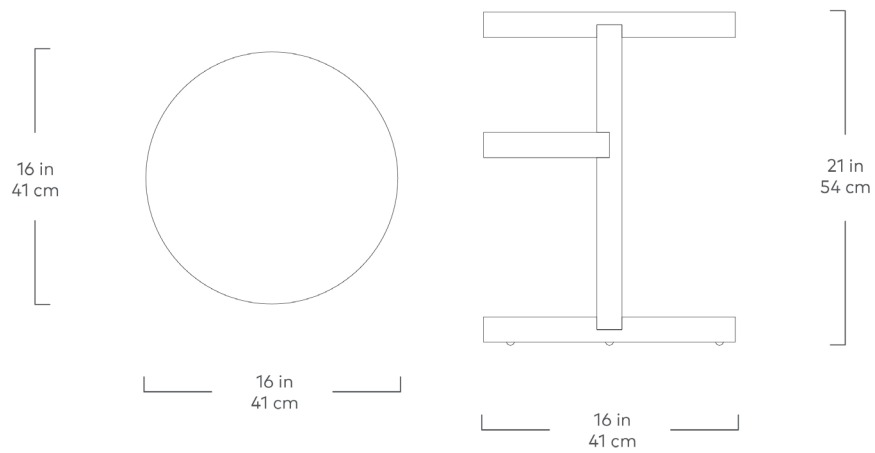

Monument End Table

- 100% renewable bamboo plywood construction.
- Clear coat finish.
- Designed to nest with most sofas, sectionals or coffee tables.
- Can also be used as additional seating.
- Non-marking tack glide feet.