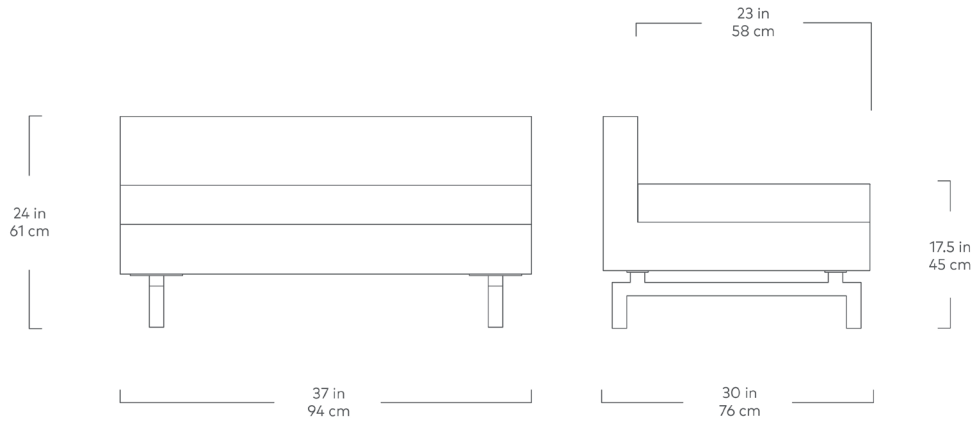

Jane 2 Lounge

- Add the Jane 2 to the Jane 2 Sofa to create the Jane 2 LOFT Bi-Sectional.
- Seat and back cushions are button tufted and have piped edge detailing.
- Reversible seat and back cushions are crafted with high resilience polyurethane foam covered in a Dacron wrap.
- Inset solid Ash wood base with walnut or natural finish features non-marking feet.
- Inner frame is kiln-dried FSC®-Certified hardwood, (FSC® 092551).
- All joints have been stress tested.
- 9-gauge No-Sag, sinuous spring suspension system.
- Manufactured to meet California TB117-2013 fire safety standards without the use of flame retardant additives in the upholstery foam.
- All fabric is California TB117-2013 certified and double rub tested.