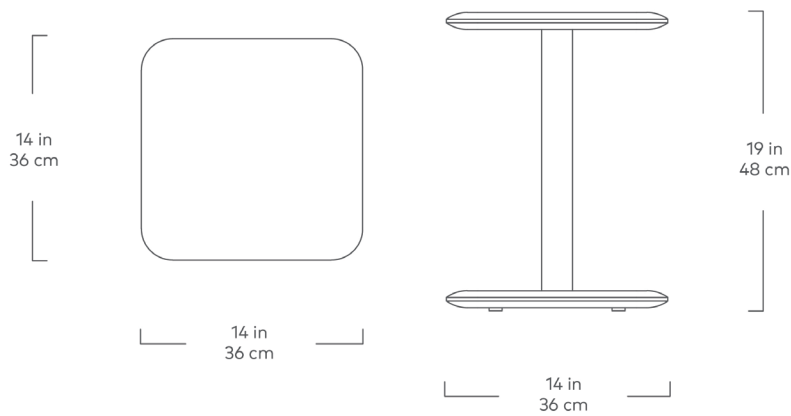

Finley End Table

- Not recommended for seating purposes.
- Able to nest into low sitting sofas and sectionals to offer a handy table surface.
- Natural grain of wood is highlighted by a wire brush texture treatment (Black Ash only).
- Table is solid FSC®-Certified Ash in support of responsible forest management (FSC® 092551).
- Water-based, clear coat finish.
- Felt pads underneath base to protect hardwood floors.
- Wood is a natural material, with variations in grain pattern and colour that make each design unique.