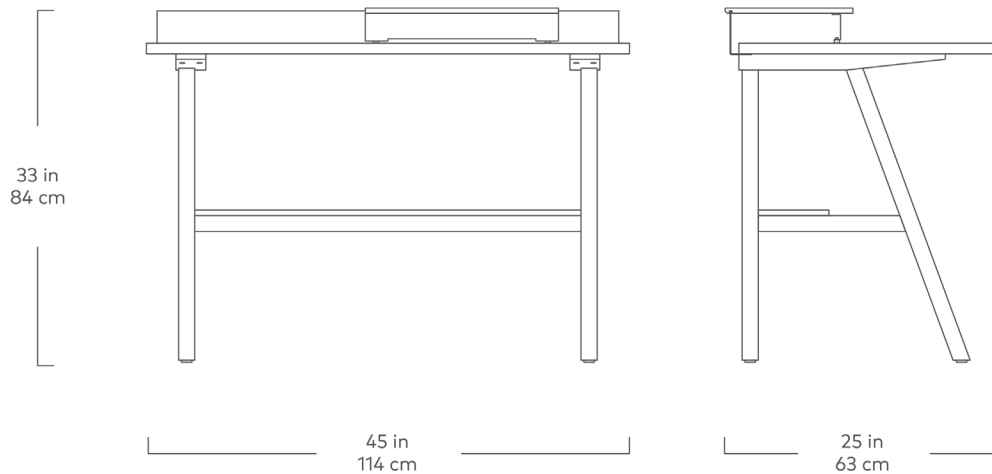

Truscott Desk

Blonde
Ash

The ultimate space saver, the Truscott Desk offers a sleek way to add more workspace to your office without taking up extra room. The ergonomic raised platform is designed to hold your laptop or other electronics, allowing you to position your screens as needed for all-day comfort. Keeping things tidy with a cable management system and integrated bottom shelf, all distractions stay tucked away so you can focus on the tasks at hand. With a sleek solid ash frame, Truscott revamps any home office or workplace with its flair for modern convenience.

Truscott Desk

- Online exclusive. Not available in stores.
- Designed for small-scale workspace or home office.
- Desk frame is solid ash wood.
- Features a floating monitor stand that easily glides along back metal panel for precise monitor positioning. Can be removed and used as an angled, ergonomic stand for a tablet or laptop.
- Powder-coated back panel with integrated cable management.
- For strength and stability, tabletop and shelf surfaces are constructed using an engineered wood core with real wood veneer.
- Water-based, clear coat finish.
- Simple assembly. Instructions, hardware and tools included.
- CARB (California Air Resources Board) Phase II compliant.
- Wood is a natural material, with variations in grain pattern and colour that make each design unique.