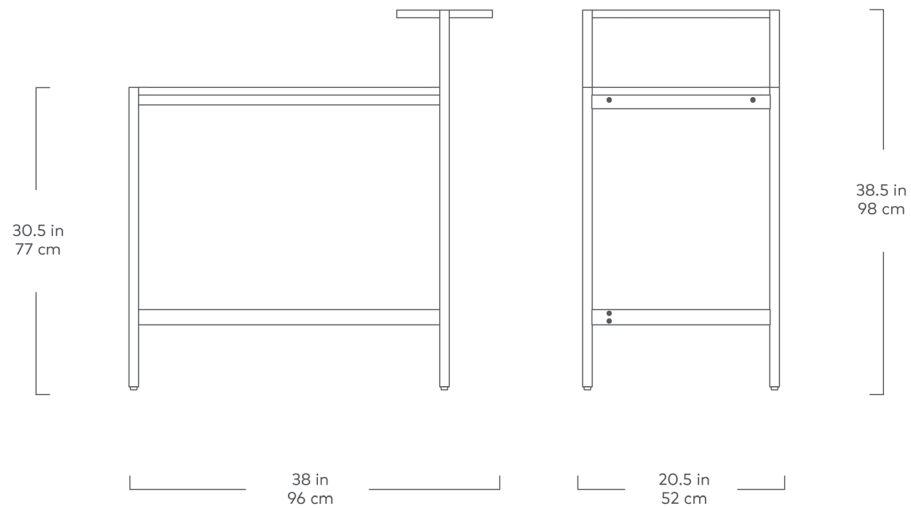

Loft Sit Stand Desk

Blonde
Ash

Black
Ash

Our Loft Sit-Stand Desk is a big-scale shift with a small-scale footprint. A lesson in Scandinavian-inspired minimalism, this desk is frills-free, yet highly functional. With options to find your ideal working posture, you can relax at ease while you enjoy your morning coffee or stand at attention for virtual meetings. Switch up your point of view whenever you need with the reversible standing top configuration that can be moved to either side of the desk. No more fidgeting, no more strain. Simply a well-made desk.

Loft Sit Stand Desk

- Online exclusive. Not available in stores.
- Designed for a small-scale workspace or home office.
- Upper platform can be configured on either side of the desk.
- For strength and stability, surfaces are constructed using an engineered wood core with real wood ash veneer.
- Water-based, clear coat finish.
- Powder-coated steel frame.
- Simple assembly. Instructions, hardware and tools included.
- CARB (California Air Resources Board) Phase II compliant.
- Wood is a natural material, with variations in grain pattern and colour that make each design unique.