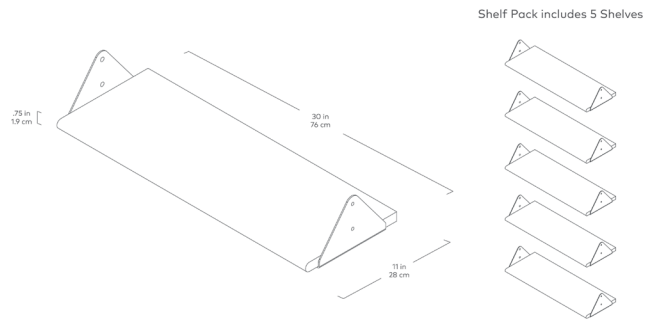

Branch Shelf 5 Pack