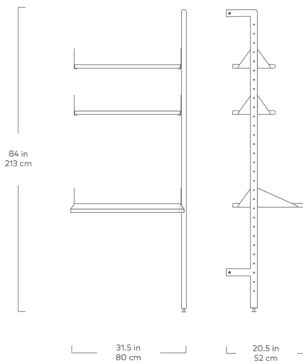

Branch Add-Ons

Branch Shelf Add-On

Branch Desk Add-On

Blonde Uprights/
White Brackets/
Blonde Shelves

Black Uprights/
Black Brackets/
Black Shelves

Black Uprights/
Black Brackets/
Blonde Shelves

The Branch Shelving System blends mid-century style with modular components that give you an infinite number of elegant, open-storage options for home or office. The design features varying bookshelf configurations that can be transformed into a seamless workspace with the addition of a desk unit.

Additional add-on units let you customize the size and layout of your shelving system to perfectly suit your space, and the shelves are height adjustable to suit any arrangement of decorative items or resources. Refined details, such as rounded edges on the shelves and uprights, soften Branch aesthetic and enhance its architectural style. Straightforward installation means you can spend more time perfecting your vision and display.

Branch Shelf 5 Pack

Branch Desk Pack

Branch Upright