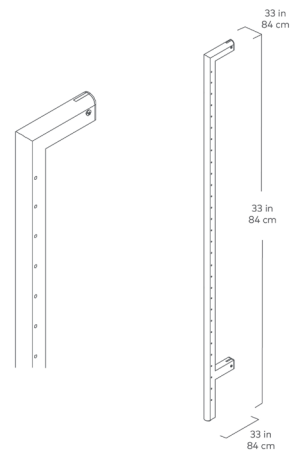

Branch Upright