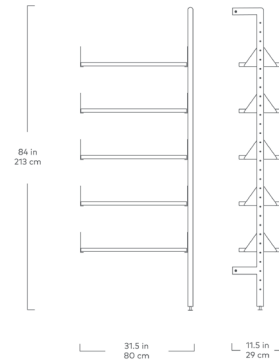

Branch Add-Ons

Branch Shelf Add-On

Branch Desk Add-On

Blonde Uprights/
White Brackets/
Blonde Shelves

Black Uprights/
Black Brackets/
Black Shelves

Black Uprights/
Black Brackets/
Blonde Shelves

The Branch Shelving System blends mid-century style with modular components that give you an infinite number of elegant, open-storage options for home or office. The design features varying bookshelf configurations that can be transformed into a seamless workspace with the addition of a desk unit.

Additional add-on units let you customize the size and layout of your shelving system to perfectly suit your space, and the shelves are height adjustable to suit any arrangement of decorative items or resources. Refined details, such as rounded edges on the shelves and uprights, soften Branch aesthetic and enhance its architectural style. Straightforward installation means you can spend more time perfecting your vision and display.

Branch Shelf 5 Pack

Branch Desk Pack

Branch Upright