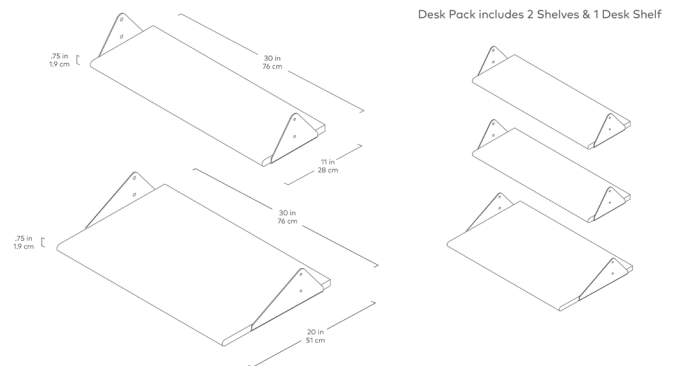

Branch Add-Ons

Branch Shelf Add-On

Branch Desk Add-On

Blonde Uprights/
White Brackets/
Blonde Shelves

Black Uprights/
Black Brackets/
Black Shelves

Black Uprights/
Black Brackets/
Blonde Shelves

The Branch Shelving System blends mid-century style with modular components that give you an infinite number of elegant, open-storage options for home or office. The design features varying bookshelf configurations that can be transformed into a seamless workspace with the addition of a desk unit.

Additional add-on units let you customize the size and layout of your shelving system to perfectly suit your space, and the shelves are height adjustable to suit any arrangement of decorative items or resources. Refined details, such as rounded edges on the shelves and uprights, soften Branch aesthetic and enhance its architectural style. Straightforward installation means you can spend more time perfecting your vision and display.

Branch Shelf 5 Pack

Branch Desk Pack

Branch Upright