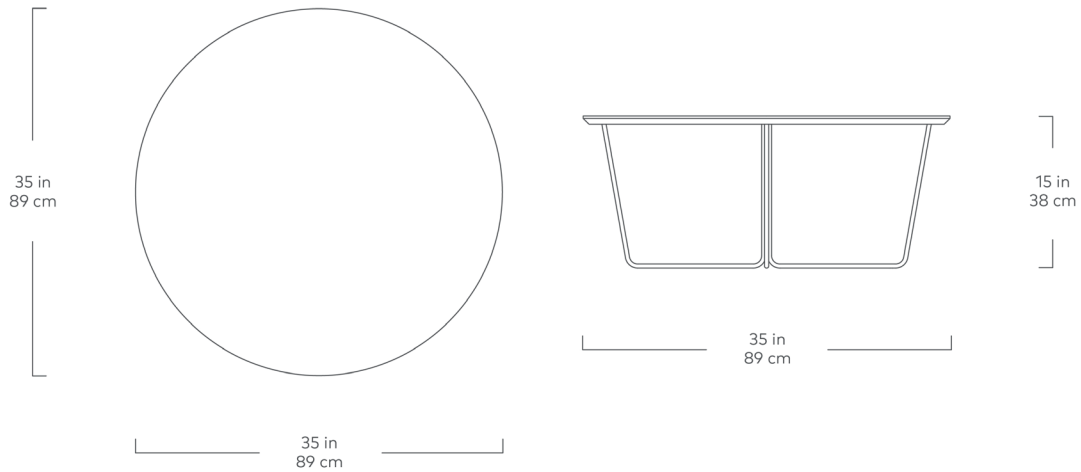

Array Coffee Table - Round

Black

White

The Array Coffee Table features an elegant, geometric base that repeats around a central axis to create a contemporary accent design. The circular top has a beveled, exposed-ply edge and a durable, laminate surface. Designed to nest with the Array End Table.

Array Coffee Table - Round

- Durable laminate top is precision cut on a CNC machine.
- Exposed plywood beveled edges on the table top.
- White or Black powder coated metal rod base is bent in a unique pattern.
- Plastic bumpers on base to prevent floor damage.
- Not recommended for seating purposes.
- Designed to nest with the Array End Table.
- Wood is a natural material, with variations in grain pattern and colour that make each design unique.