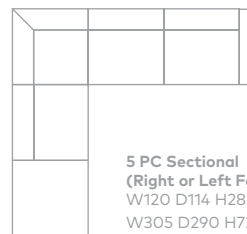

Ottoman

W38 D38 H16.5 Seat H16.5 (in)
W97 D97 H42 Seat H42 (cm)

Block Table

W37 D14 H15 (in)
W94 D36 H38 (cm)

Available in Walnut Only

Prism Table

W37 D14 H15 (in)
W94 D36 H38 (cm)

Available in Hot Rolled Steel Only

2 PC Armless Sofa

W88 D38 H28.5 Seat H16.5 (in)
W223 D97 H72 Seat H42 (cm)

3 PC Sofa

W126 D38 H28.5 Seat H16.5 (in)
W320 D97 H72 Seat H42 (cm)

3 PC Armless Sofa

W114 D38 H28.5 Seat H16.5 (in)
W290 D97 H72 Seat H42 (cm)

Armless Chair

Ottoman

Block Table

Prism Table

2 PC Chaise

W38 D76 H28.5 Seat H16.5 (in)
W97 D193 H72 Seat H42 (cm)

3 PC Sectional (Right or Left Facing)

W88 D76 H28.5 Seat H16.5 (in)
W223 D193 H72 Seat H42 (cm)

4 PC Sectional (Right or Left Facing)

W126 D76 H28.5 Seat H16.5 (in)
W320 D193 H72 Seat H42 (cm)

5 PC Sectional (Right or Left Facing)

W120 D114 H28.5 Seat H16.5 (in)
W305 D290 H72 Seat H42 (cm)

5 PC Bi-Sectional