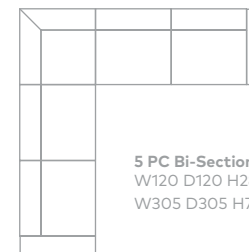

2 PC Armless Sofa

W88 D38 H28.5 Seat H16.5 (in)
W223 D97 H72 Seat H42 (cm)

3 PC Sofa

W126 D38 H28.5 Seat H16.5 (in)
W320 D97 H72 Seat H42 (cm)

3 PC Armless Sofa

W114 D38 H28.5 Seat H16.5 (in)
W290 D97 H72 Seat H42 (cm)

Armless Chair

Ottoman

Block Table

Prism Table

2 PC Chaise

W38 D76 H28.5 Seat H16.5 (in)
W97 D193 H72 Seat H42 (cm)

3 PC Sectional (Right or Left Facing)

W88 D76 H28.5 Seat H16.5 (in)
W223 D193 H72 Seat H42 (cm)

4 PC Sectional (Right or Left Facing)

W126 D76 H28.5 Seat H16.5 (in)
W320 D193 H72 Seat H42 (cm)

5 PC Sectional (Right or Left Facing)

W120 D114 H28.5 Seat H16.5 (in)
W305 D290 H72 Seat H42 (cm)

5 PC Bi-Sectional

W120 D120 H28.5 Seat H16.5 (in)
W305 D305 H72 Seat H42 (cm)

Parliament Stone

Mowat Sand

Mowat Raven

Mowat Ferro

Vegan AppleSkin™
Leather Cognac

Mix Modular
3 PC Armless Sofa

Mix Modular
3 PC Sectional