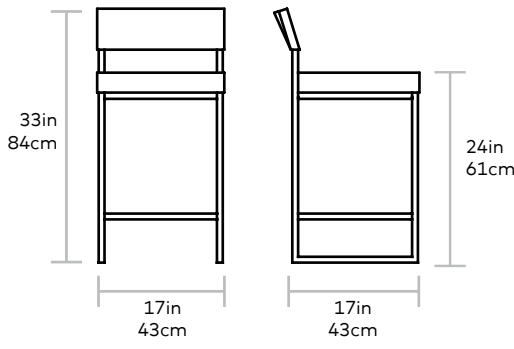

# Graph Stool

**UPHOLSTERY** > Vinyl  
**FRAME** > Stainless Steel

To see all finish options visit  
[GUSMODERN.COM](http://GUSMODERN.COM)

A modern, counter-height stool with an architectural-inspired stainless steel frame and an upholstered seat and back. Clean lined, modern and durable.