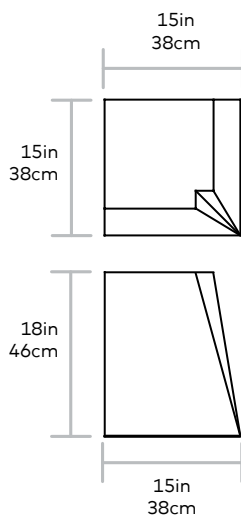

# Glacier End Table

Gus\*

**MATERIAL** > Stainless Steel

Inspired by the rugged Canadian landscape, this sculptural accent table is crafted from brushed stainless steel, creating a solid form that subtly reflects its surroundings.