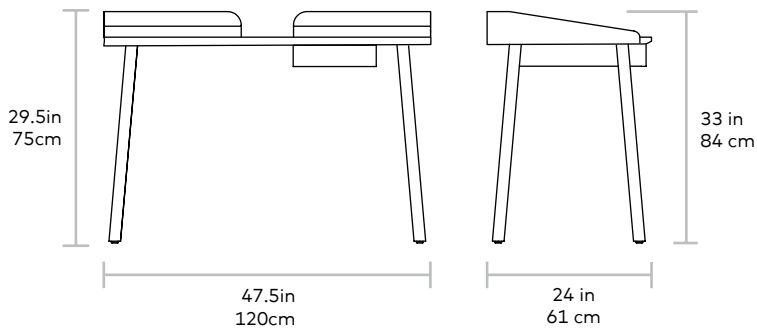

Gander Desk **NEW**

Gus*

New

FINISH > Walnut & White
BASE > Powder Coated Steel

The Gander Desk is a compact, minimalist design that offers a stylish and functional spot to get work done and store essential items. It features magnetized, solid walnut storage compartments to conceal stationary supplies, and a drawer to keep notebooks and clutter out of sight. White, powder-coated steel legs and a bent-metal perimeter detail contrast beautifully with the warm woodgrain top.