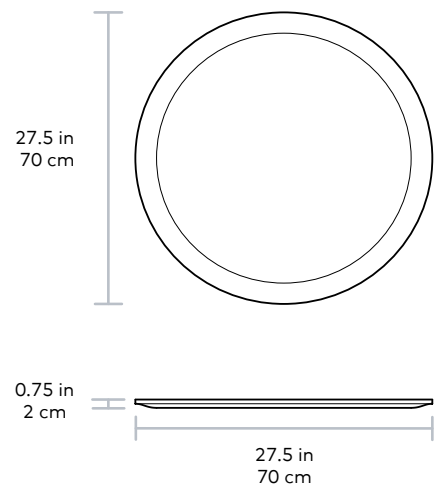

Gallery Tray **NEW**

Gus*

New

UPHOLSTERY > Fabric
BASE > Stainless Steel

The Gallery Tray is an elegant, decorative adornment for ottomans, chaises, beds or area rugs. This handsome, oversized walnut tray can comfortably hold decorative objects, tableware, books or magazines, making it a complimentary item for any living space.